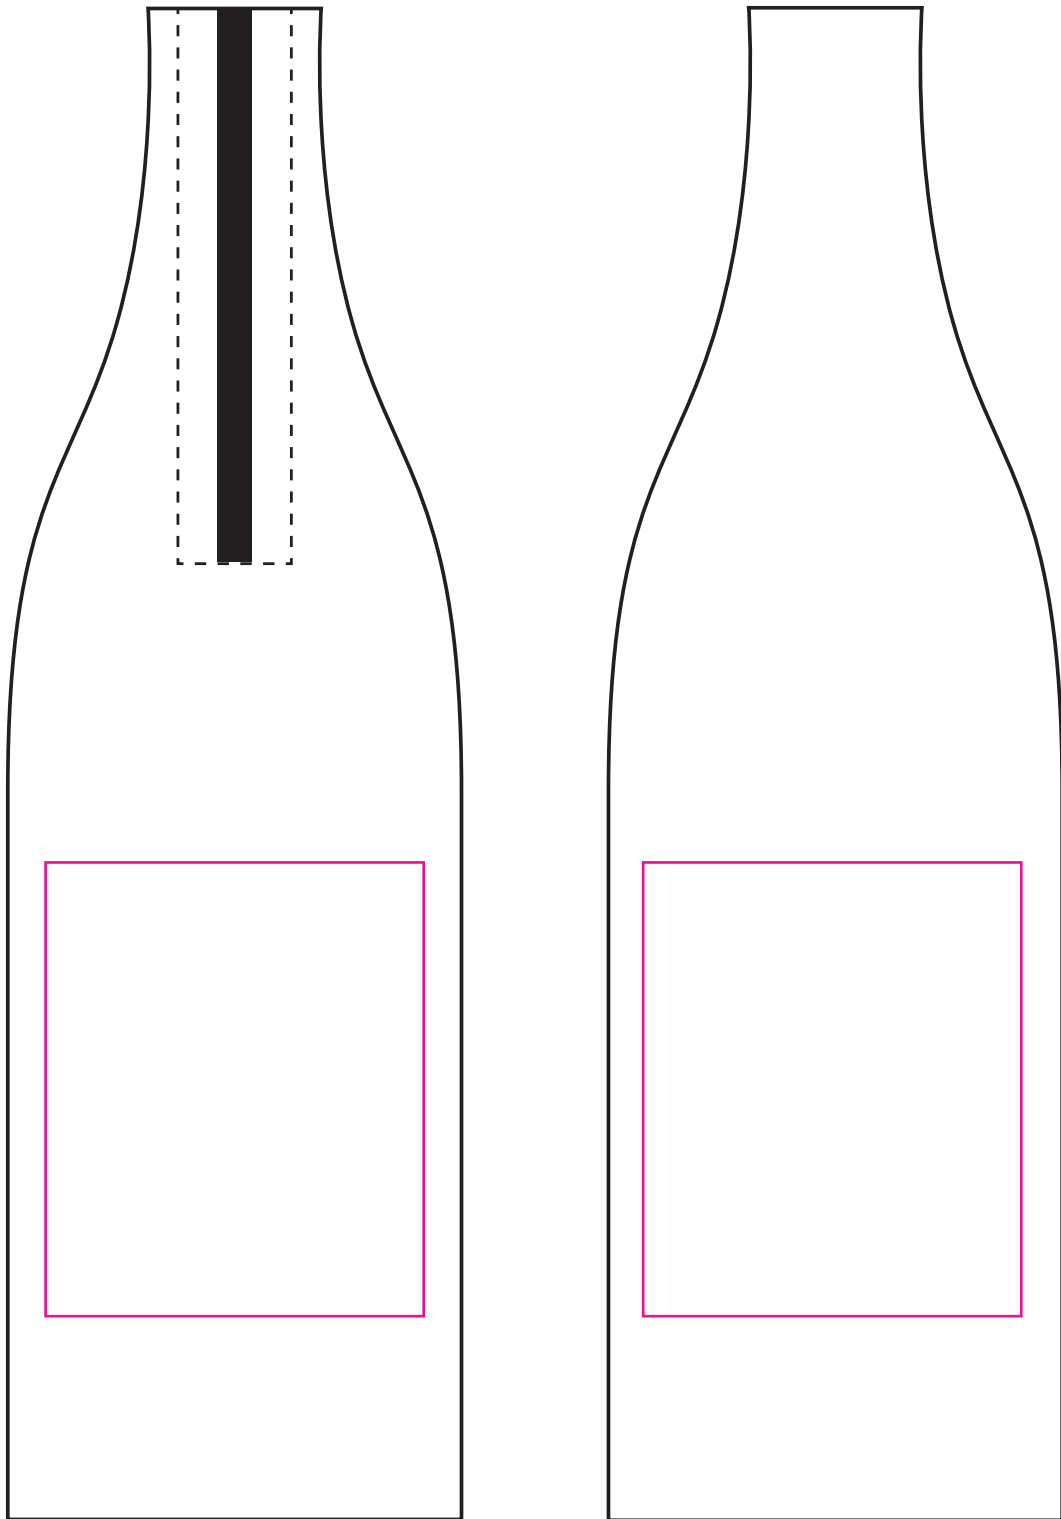

Product: PCN016
Product Size: 60mm(W) x 200mm(H)
Decoration Options: Screen print

Print size:50mm(W) x 60mm(H)
Shown at 100% actual size